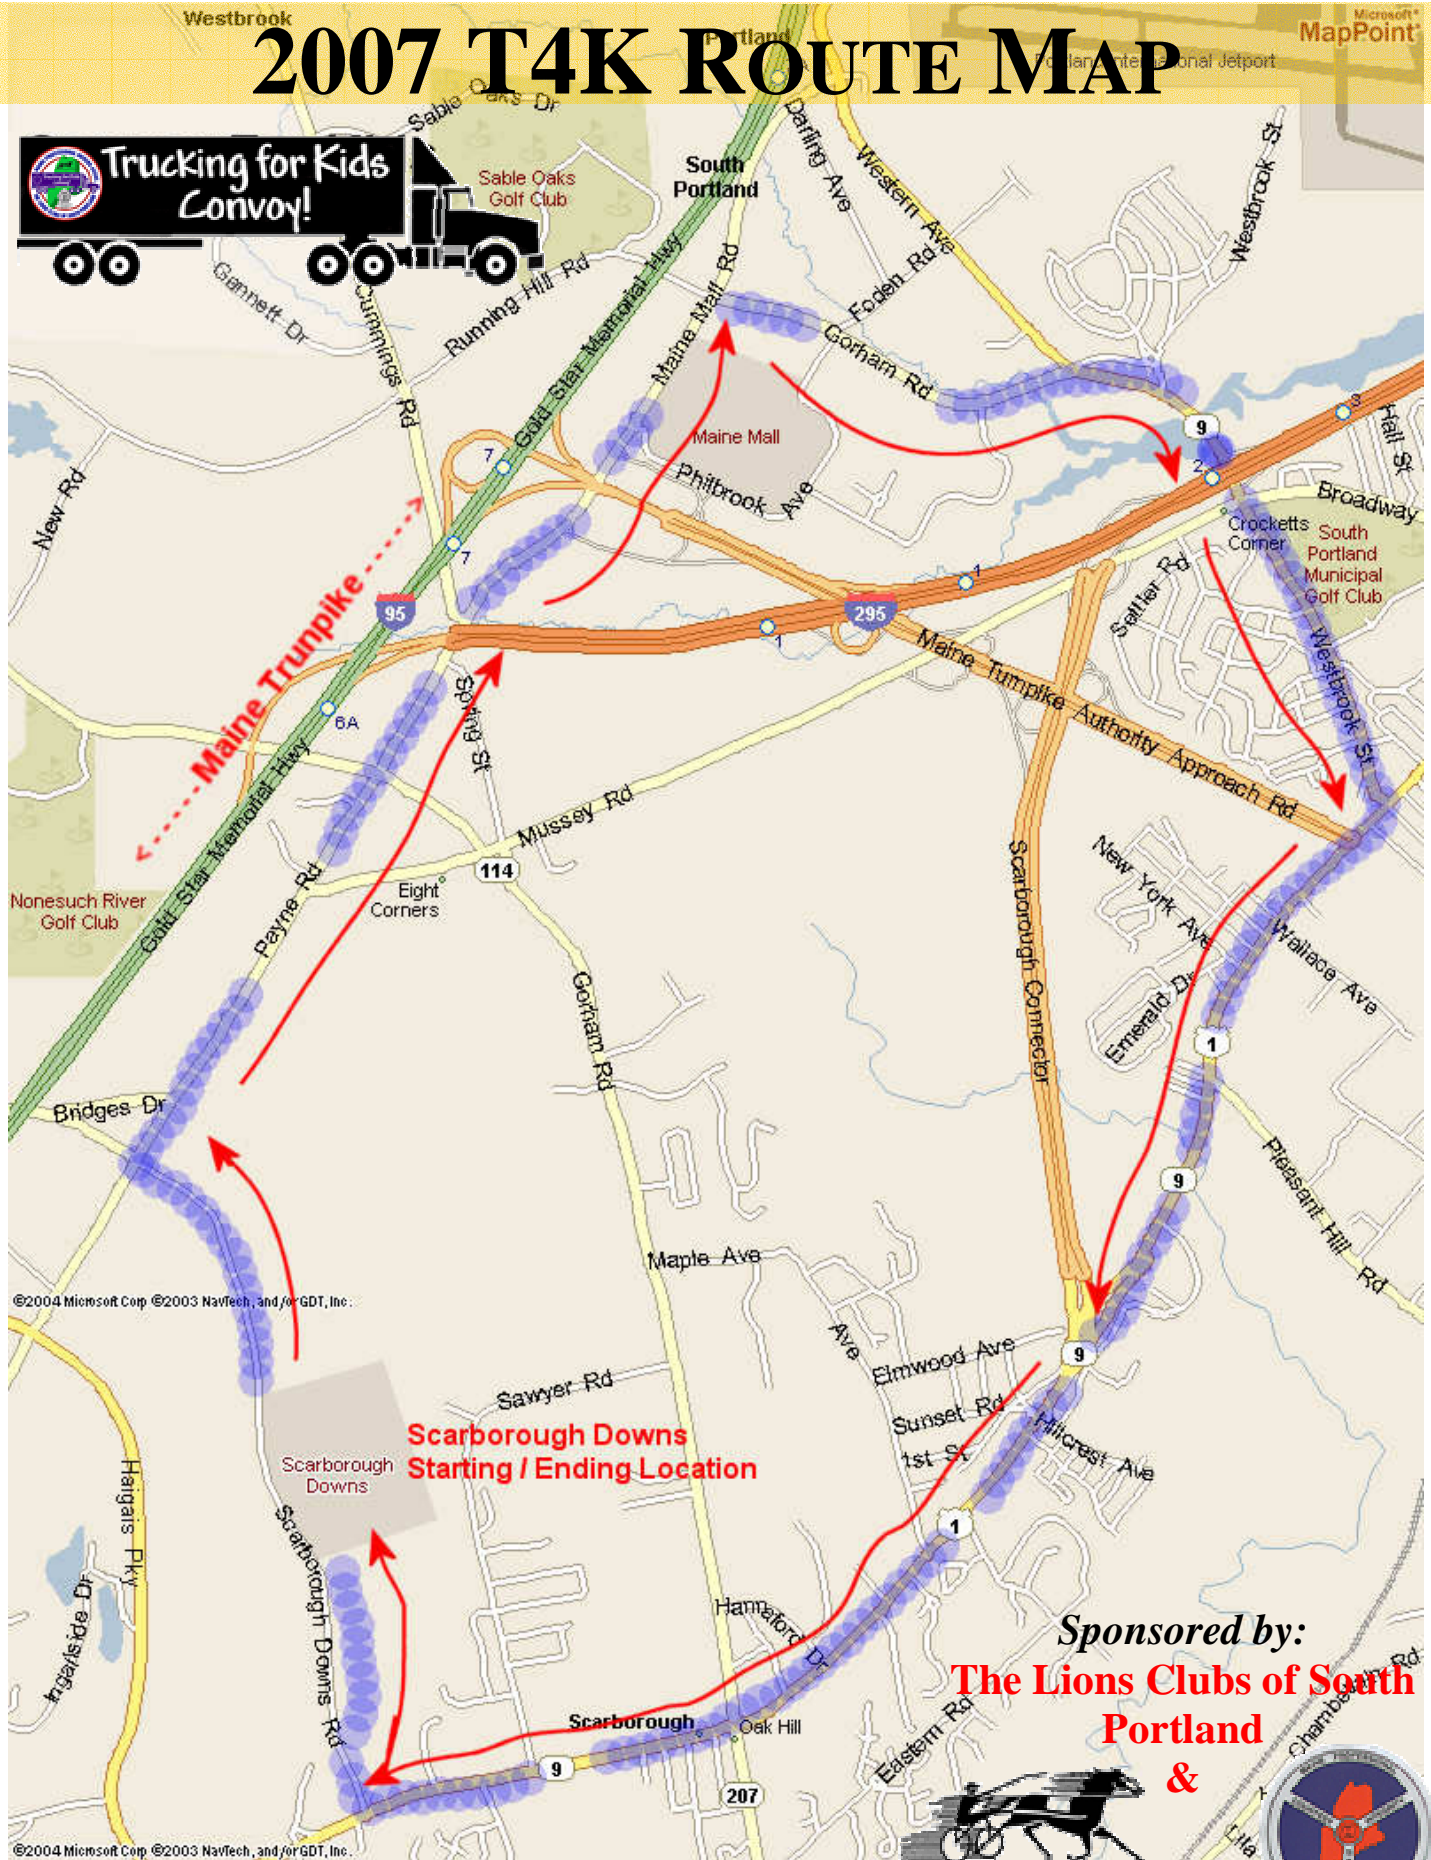

# 2007 T4K ROUTE MAP

Microsoft MapPoint

©2004 Microsoft Corp. ©2003 NavTech, and/or GDT, Inc.

©2004 Microsoft Corp. ©2003 NavTech, and/or GDT, Inc.

**Scarborough Downs Starting / Ending Location**

**Sponsored by:**  
**The Lions Clubs of South Portland &**